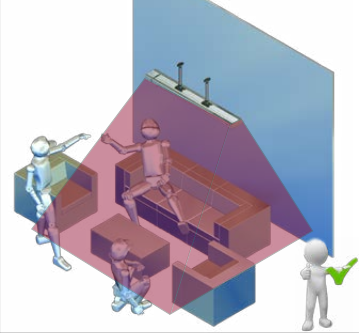

Carbon Infrarotheizstrahler carbon infrared heater

HEAT SHINE carbon

Deckenmontage / ceiling mounting
Montagehöhe / mounting height 220 cm

Wandmontage / wall mounting
Montagehöhe / mounting height 220 cm

HEAT TUBE carbon

Deckenmontage / ceiling mounting
Montagehöhe / mounting height 220 cm

HEAT TUBE 3er Kombination

Deckenmontage / ceiling mounting
Montagehöhe / mounting height 200 cm

Dunkel Infrarotheizstrahler dark infrared heater

HEAT ZONE

Deckenmontage / ceiling mounting
Montagehöhe / mounting height 220 cm

Wandmontage / wall mounting
Montagehöhe / mounting height 220 cm

HEAT PASSION

Deckenmontage / ceiling mounting
Montagehöhe / mounting height 220 cm

Wandmontage / wall mounting
Montagehöhe / mounting height 220 cm

EXTREME LINE

MRZ **Multiraumzentrum**
BB Berlin - Brandenburg

15370 Fredersdorf · Amselstraße 6
Tel.: 033439 - 79 476 · 033439 - 76 712

www.multiraumzentrum.de
info@mrz-bb.de