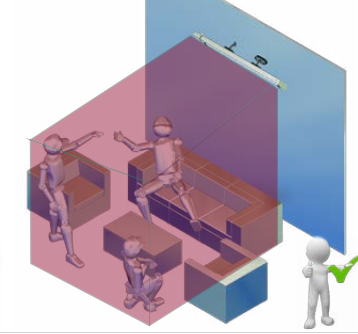

## HEAT ZONE

Deckenmontage / ceiling mounting  
Montagehöhe / mounting height 220 cm

Wandmontage / wall mounting  
Montagehöhe / mounting height 220 cm