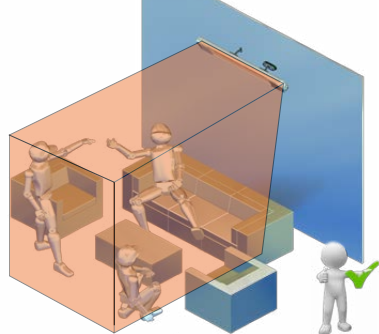

## HEAT SHINE carbon

Deckenmontage / ceiling mounting  
Montagehöhe / mounting height 220 cm

Wandmontage / wall mounting  
Montagehöhe / mounting height 220 cm