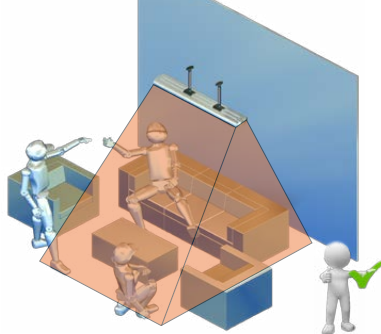

## HEAT SHINE carbon

Deckenmontage / ceiling mounting  
Montagehöhe / mounting height 220 cm

Wandmontage / wall mounting  
Montagehöhe / mounting height 220 cm