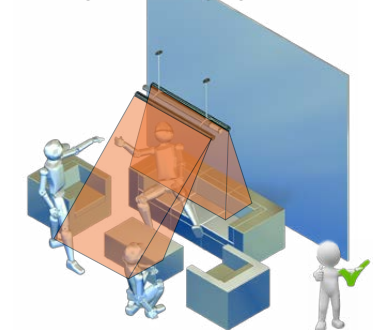

HEAT TUBE 3er Kombination

Deckenmontage / ceiling mounting
Montagehöhe / mounting height 200 cm