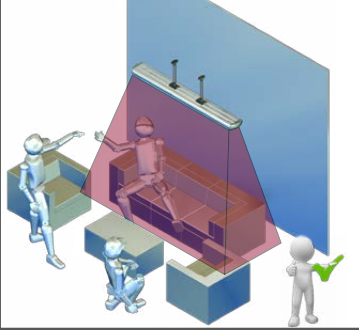

## HEAT ZONE

Deckenmontage / ceiling mounting  
Montagehöhe / mounting height 220 cm

Wandmontage / wall mounting  
Montagehöhe / mounting height 220 cm

## HEAT PASSION

Deckenmontage / ceiling mounting  
Montagehöhe / mounting height 220 cm

Wandmontage / wall mounting  
Montagehöhe / mounting height 220 cm