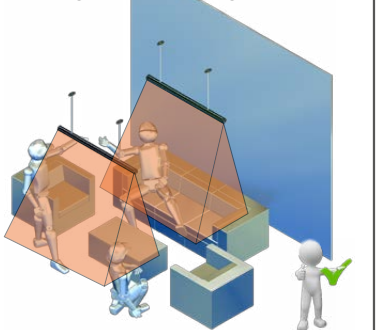

Carbon Infrarotheizstrahler carbon infrared heater

HEAT SHINE carbon

Deckenmontage / ceiling mounting
Montagehöhe / mounting height 220 cm

Wandmontage / wall mounting
Montagehöhe / mounting height 220 cm

HEAT TUBE carbon

Deckenmontage / ceiling mounting
Montagehöhe / mounting height 220 cm

HEAT TUBE 3er Kombination

Deckenmontage / ceiling mounting
Montagehöhe / mounting height 200 cm

Dunkel Infrarotheizstrahler dark infrared heater

HEAT ZONE

Deckenmontage / ceiling mounting
Montagehöhe / mounting height 220 cm

Wandmontage / wall mounting
Montagehöhe / mounting height 220 cm

HEAT PASSION

Deckenmontage / ceiling mounting
Montagehöhe / mounting height 220 cm

Wandmontage / wall mounting
Montagehöhe / mounting height 220 cm

EXTREME LINE

MRZ **Multiraumzentrum**
BB Berlin - Brandenburg

15370 Fredersdorf · Amselstraße 6
Tel.: 033439 - 79 476 · 033439 - 76 712

www.multiraumzentrum.de
info@mrz-bb.de