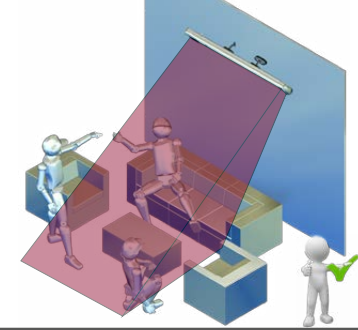

## HEAT ZONE

Deckenmontage / ceiling mounting  
Montagehöhe / mounting height 220 cm

Wandmontage / wall mounting  
Montagehöhe / mounting height 220 cm

## HEAT PASSION

Deckenmontage / ceiling mounting  
Montagehöhe / mounting height 220 cm

Wandmontage / wall mounting  
Montagehöhe / mounting height 220 cm